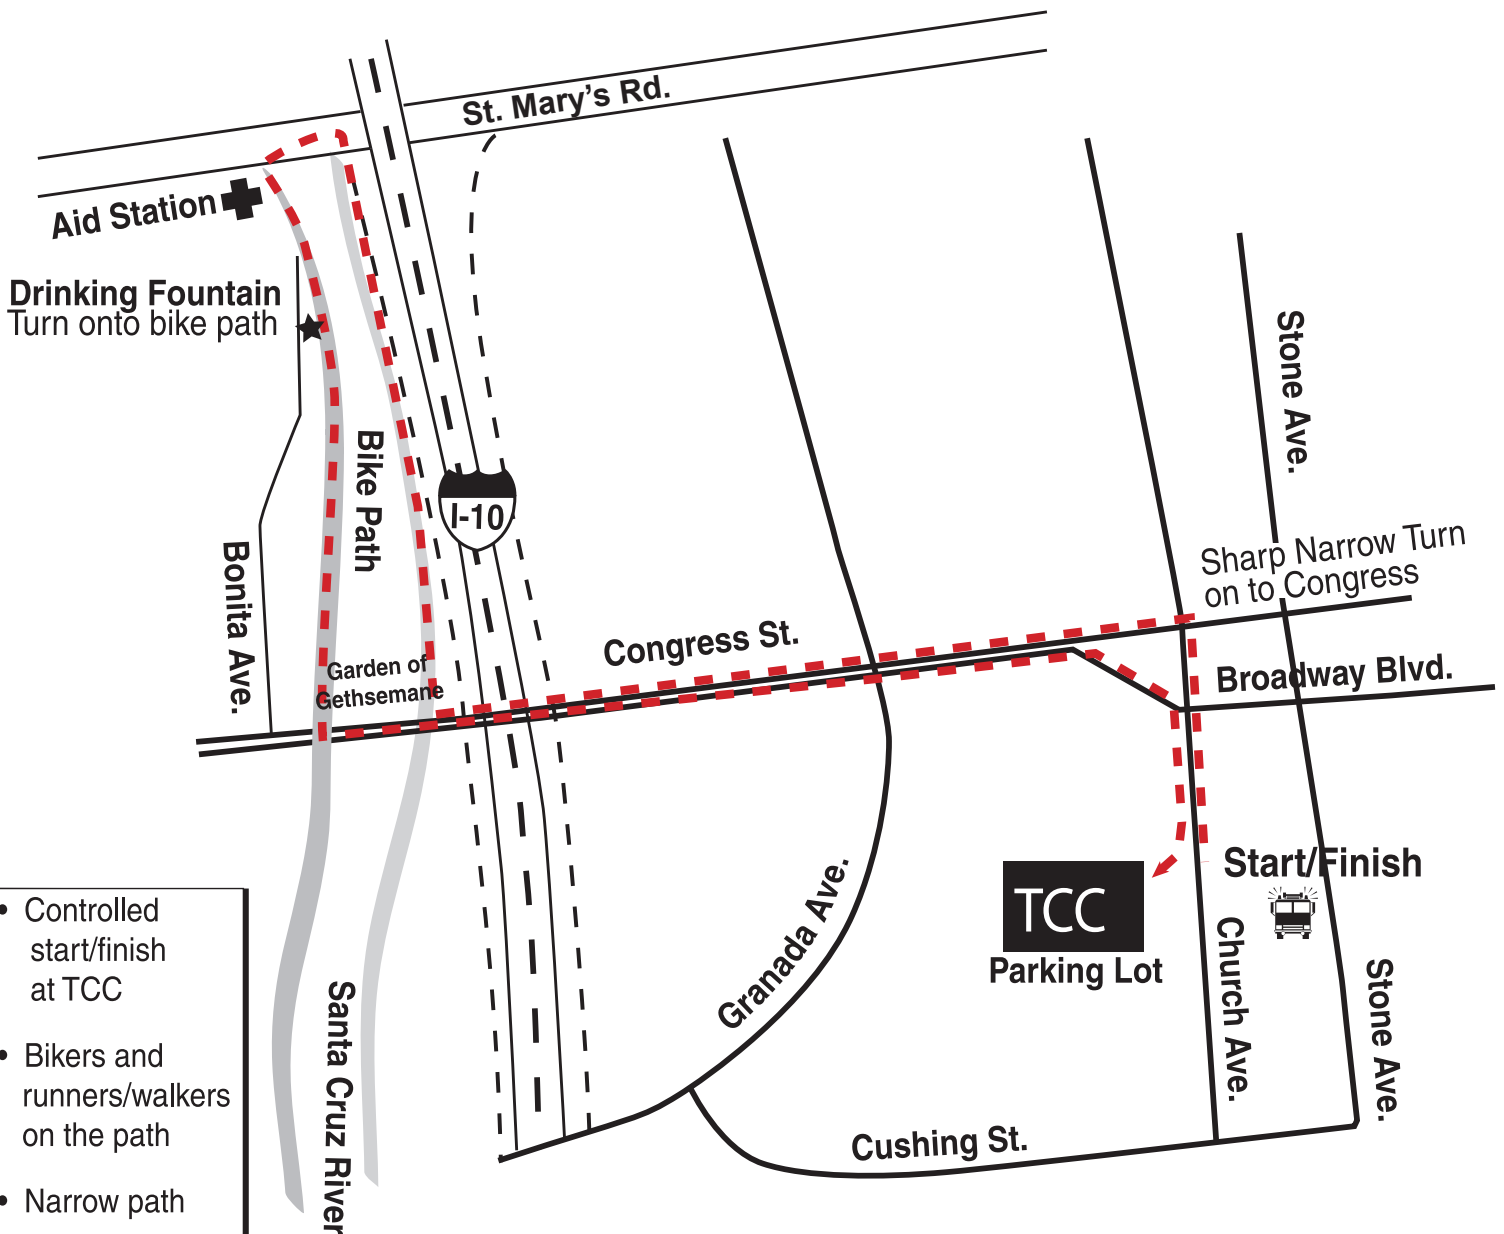

3-Mile Fun Run/Walk Route Map

- Controlled start/finish at TCC
- Bikers and runners/walkers on the path
- Narrow path
- Water and event staff on route
- Sharp turns

CONSTRUCTION ZONE!

Due to construction bike riders, runners and walkers need to obey traffic laws!